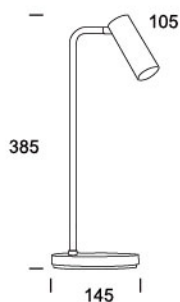

Ease to Eyes

Material: ABS+PC+IRON

Color  

	Wattage	Lumen	Wireless Charge	LED Driver	Switch	Pcs/carton	Carton size	Qty/20FT
DE1407	4.5W	200lm	Qi 10W	12V1.5A	Touch Dimmable&CCT	12	62X47X41.5	2760
DE1407	4.5W	200lm	—	12V0.5A	Touch Dimmable&CCT	12	62X47X41.5	2760