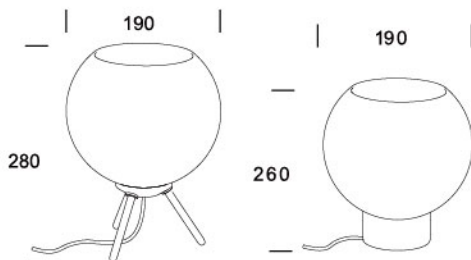

Color ☐ ☒

	Socket	Wattage	Voltage	Switch	Material	Pcs/carton	Carton size	Qty/20FT
DS91511	E27	E27 5-25W	100-240V	On/Off	GLASS+IRON	4	51X51X27.5	1560
DS91512	E27	E27 5-25W	100-240V	On/Off	GLASS+IRON	4	51X51X27.5	1560