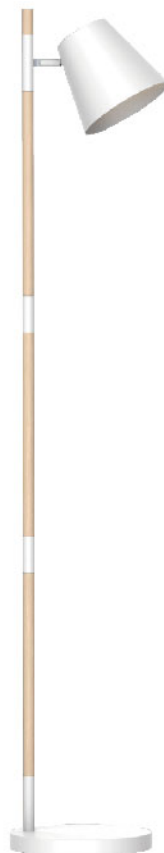

Switch: Touch Dimmable

Color

	Wattage	Lumen	USB output	LED Driver	Material	Pcs/carton	Carton size	Qty/20FT
DE91311	3.5w	200lm	5V1A	5V 1A	ABS+PC+AL	20	56X17.5X34.5	16620

Touch Switch

Dimmable

Ease to Eyes

DS9062 GU10

DE9062

DE9061

DE9060

Material: ABS+PC+IRON

Color 

	Wattage	Lumen	Voltage	Switch	Pcs/carton	Carton size	Qty/20FT
DE9062	4.5W	350lm	120/230V	ON/OFF	12	62X47X31.5	3660
DE9061	4.5W	350lm	120/230V	ON/OFF	12	62X47X31.5	3660
DE9060	4.5W	350lm	120/230V	ON/OFF	12	62X47X35.5	3240
DS9062 GU10	GU10 Max 10W	—	120/230V	ON/OFF	12	62X47X31.5	3660

DE90912

DE90911

DE90913

DS90912 E27

Material: ABS+PC+IRON

Color

	Wattage	Lumen	Voltage	Switch	Pcs/carton	Carton size	Qty/20FT
DE90911	4.5W	400lm	120/230V	ON/OFF	12	62X47X33.5	3420
DE90912	4.5W	400lm	120/230V	ON/OFF	12	62X47X33.5	3420
DE90913	4.5W	400lm	120/230V	ON/OFF	12	62X47X37.5	2820
DS90912 E27	E27 Max 10W	—	120/230V	ON/OFF	12	62X47X33.5	3420

DS20711

FS23511

	Socket	Wattage	Voltage	Switch	Material	Pcs/carton	Carton size	Qty/20FT
DS20711	E27	E27 Max 25W	120/230V	On/Off	ABS+IRON	4	44X40X43	1476
FS23511	E27	E27 Max 25W	120/230V	On/Off	ABS+IRON	2	44X30X43	986