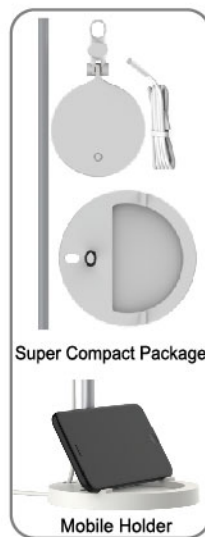

Touch Switch

Dimmable

CCT

USB Charging

Ease to Eyes

DE9071

CE9071

	Wattage	Lumen	LED Driver	Switch	Material	Pcs/carton	Carton size	Qty/20FT
DE9071	3W	200lm	11V 250mA	On/Off	ABS+PC+IRON	12	35X31X32	9672
CE9071	3W	200lm	11V 250mA	On/Off	ABS+PC+IRON	24	45.5X34X32	13560

Switch: Touch Dimmable

Color

	Wattage	Lumen	USB output	LED Driver	Material	Pcs/carton	Carton size	Qty/20FT
DE91311	3.5w	200lm	5V1A	5V 1A	ABS+PC+AL	20	56X17.5X34.5	16620

Touch Switch

Dimmable

Ease to Eyes

DS9062 GU10