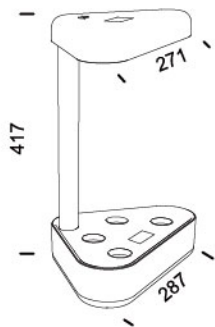

Color ☐

	Wattage	Lumen	LED Driver	Switch	Material	Pcs/carton	Carton size	Qty/20FT
DE15511	10W	650lm	12V 1A	ON/OFF	ABS+PC	12	74.5X66X24.5	2784