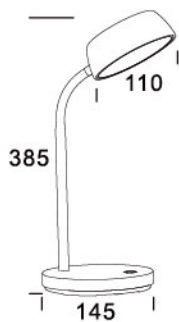

	Wattage	Lumen	Voltage	Switch	Pcs/carton	Carton size	Qty/20FT
DE90311	4.5w	400lm	100-240V	ON/OFF	12	62X47X31.5	3660
DE90411	4.5w	400lm	100-240V	ON/OFF	12	62X47X31.5	3660

Ease to Eyes

Material: ABS+PC+IRON