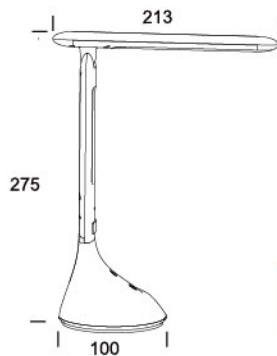

Touch Switch

Dimmable

Rechargeable
Battery

Ease to Eyes

DE90311

DE90411

Material: ABS+PC

Color