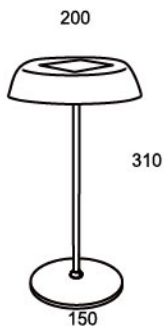

Battery: Li-ion 18650 1800mah(max 5200mah)
Material: ABS+PC+IRON

Color

	Wattage	Lumen	Solar battery	Switch	Input	Pcs/carton	Carton size	Qty/20FT
DE92711	3.5w	200lm	5V 380mah	Touch Dimmable	Type C 5V 1A	12	77X42X30	3240