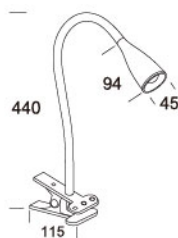

	Wattage	Lumen	LED Driver	Switch	Pcs/carton	Carton size	Qty/20FT
DE1211	4w	250lm	11V 300mA	Touch Dimmable	8	50X29.5X30.5	4976
FE1211	4w	250lm	11V 300mA	Touch Dimmable	4	48.5X18.5X53	3480
CE1211	4w	250lm	11V 300mA	On/Off	24	58.5X34X36	9360