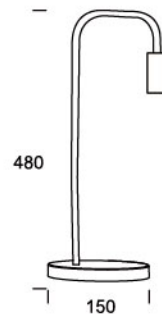

Socket	Wattage	Voltage	Switch	Material	Pcs/carton	Carton size	Qty/20FT
DS20511	E27	E27 Max 25W	120/230V	On/Off	IRON+WOOD	4	33X33X52.5	1956
FS20511	E27	E27 Max25W	120/230V	On/Off	IRON+WOOD	2	34X16.5X85	1132