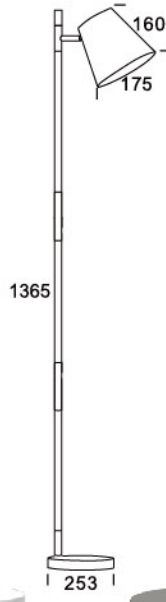

Touch Switch

Dimmable

CCT

FS20511

FS23511

FE1022

 Color

	Wattage	Lumen	Voltage	Switch	Material	Pcs/carton	Carton size	Qty/20FT
FS20511	E27 Max25W	—	120/230V	On/Off	ABS+IRON	2	34X16.5X85	1132
FS23511	E27 Max25W	—	120/230V	On/Off	ABS+IRON	4	72X24X67	932
FE1022	4.5w	300lm	120/230V	On/Off	ABS+IRON	4	48.5X18.5X53	2352

WE-14314
4.5W/260Lm
20'Qty:31992pcs

SE-14331
2X4.5W/2X260Lm
20'Qty:4920pcs

WE-14331
4.5W/3X260Lm
20'Qty:3336pcs

WE-90911
4.5W/300Lm
20'Qty:11496pcs

WE-90621
2X4.5W/2X300Lm
20'Qty:4488pcs

WE-90931
3X4.5W/3X300Lm
20'Qty:3048pcs