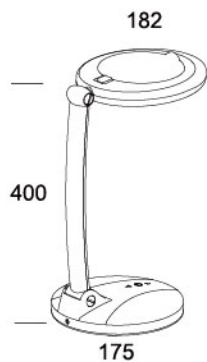

Touch Switch

Dimmable

Ease to Eyes