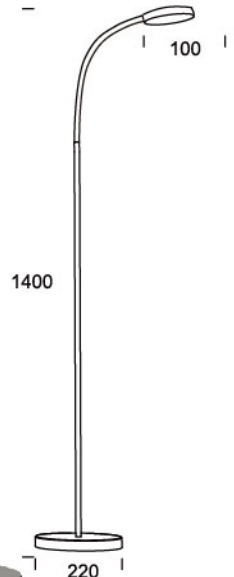

Touch Switch

Dimmable

CCT

FS20511

FS23511

FE1022

 Color

	Wattage	Lumen	Voltage	Switch	Material	Pcs/carton	Carton size	Qty/20FT
FS20511	E27 Max25W	—	120/230V	On/Off	ABS+IRON	2	34X16.5X85	1132
FS23511	E27 Max25W	—	120/230V	On/Off	ABS+IRON	4	72X24X67	932
FE1022	4.5w	300lm	120/230V	On/Off	ABS+IRON	4	48.5X18.5X53	2352

WE-14314
4.5W/260Lm
20'Qty:31992pcs

SE-14331
2X4.5W/2X260Lm
20'Qty:4920pcs

WE-14331
4.5W/3X260Lm
20'Qty:3336pcs

WE-90911
4.5W/300Lm
20'Qty:11496pcs

WE-90621
2X4.5W/2X300Lm
20'Qty:4488pcs

WE-90931
3X4.5W/3X300Lm
20'Qty:3048pcs