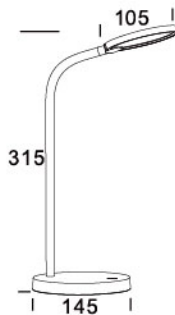

Touch Switch

Dimmable

USB Charging

Wireless Charging

Ease to Eyes

Switch: Touch Dimmable&CCT

Color

	Wattage	Lumen	LED Driver	BATTERY	Pcs/carton	Material	Carton size	Qty/20FT
DE97811	4.5w	200lm	5V 1A	—	12	ABS+PC	42.5X26X37.5	8100
	3w	200lm	5V 1A	Li-ion 18650 1800mah	12	ABS+PC	42.5X26X37.5	8100
	7w	300lm	5V 1A	—	12	ABS+PC	42.5X26X37.5	8100