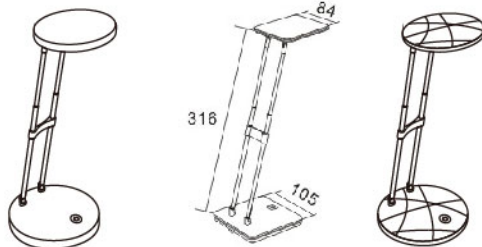

Wattage	Lumen	LED Driver	Switch	Material	Pcs/carton	Carton size	Qty/20FT
DE746	3.5W	300lm	11V 300mA	On/Off	ABS+PC+COPPER	20	54X27.5X33	11400
DE1306	3.5W	300lm	11V 300mA	On/Off	ABS+PC+COPPER	20	54X27.5X33	11400
DE1406	3.5W	300lm	11V 300mA	On/Off	ABS+PC+COPPER	20	54X27.5X33	11400
DE1307	3.5W	300lm	11V 300mA	On/Off	ABS+PC+COPPER	20	48X27.5X30	14140