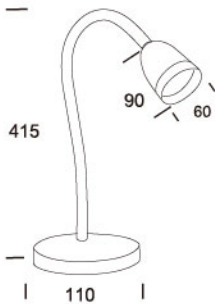

Touch Switch

Dimmable

CCT

USB Charging

Ease to Eyes

DE9071

CE9071

	Wattage	Lumen	LED Driver	Switch	Material	Pcs/carton	Carton size	Qty/20FT
DE9071	3W	200lm	11V 250mA	On/Off	ABS+PC+IRON	12	35X31X32	9672
CE9071	3W	200lm	11V 250mA	On/Off	ABS+PC+IRON	24	45.5X34X32	13560