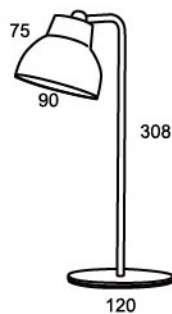

Touch Switch

Dimmable

Rechargeable
Battery

Water Proof

DE92112

DE92115

Battery: Li-ion 18650 1800mah(max 5200mah)

Material: ABS+PC+IRON