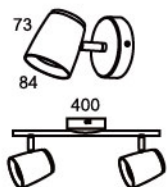

WE-90631
3X4.5W/3X300Lm
20'Qty:3048pcs