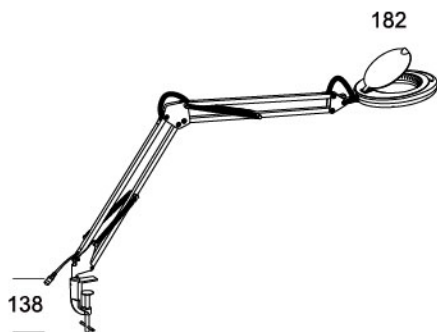

Switch: On/Off & Dimmable

Color ☐

	Wattage	Lumen	LED Driver	Lens	Material	Pcs/carton	Carton size	Qty/20FT
CE97011	7w	500lm	12V 0.5A	1.75x	ABS+PC+IRON	4	38X32X42	2192

Dimmable

Ease to Eyes