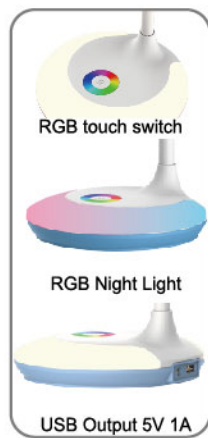

DS91511

DS91512

 Color

	Socket	Wattage	Voltage	Switch	Material	Pcs/carton	Carton size	Qty/20FT
DS91511	E27	E27 5-25W	100-240V	On/Off	GLASS+IRON	4	51X51X27.5	1560
DS91512	E27	E27 5-25W	100-240V	On/Off	GLASS+IRON	4	51X51X27.5	1560