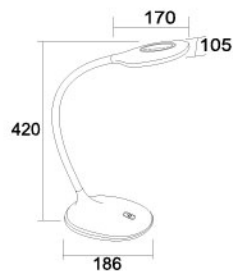

Color ☐ ☐ ☐

	Wattage	Lumen	LED Driver	Switch	Material	Pcs/carton	Carton size	Qty/20FT
DE1313	7w	500lm	12V 0.5A	Touch Dimmable	ABS+PC+IRON	8	40.5X37.5X50	2944

Touch Switch

Dimmable

Ease to Eyes