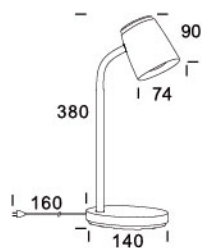

DE9062

DE9061

DE9060

Material: ABS+PC+IRON

Color 

	Wattage	Lumen	Voltage	Switch	Pcs/carton	Carton size	Qty/20FT
DE9062	4.5W	350lm	120/230V	ON/OFF	12	62X47X31.5	3660
DE9061	4.5W	350lm	120/230V	ON/OFF	12	62X47X31.5	3660
DE9060	4.5W	350lm	120/230V	ON/OFF	12	62X47X35.5	3240
DS9062 GU10	GU10 Max 10W	—	120/230V	ON/OFF	12	62X47X31.5	3660