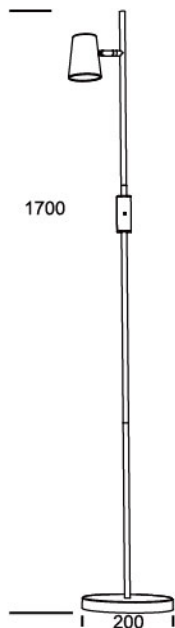

FE90924

Color ☐ ☒

	Wattage	Lumen	LED Driver	Switch	Material	Pcs/carton	Carton size	Qty/20FT
FE90914	4.5W	250lm	12V 0.5A	Touch&Dimmable	IRON	2	27.5X27.5X76.5	960
FE90924	2X4.5w	480lm	12V 1A	Touch&Dimmable	IRON	2	27.5X27.5X58.5	1264

Touch Switch

Dimmable