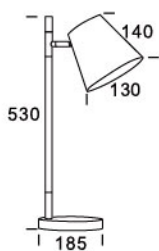

Socket	Wattage	Voltage	Switch	Material	Pcs/carton	Carton size	Qty/20FT
DS20711	E27	E27 Max 25W	120/230V	On/Off	ABS+IRON	4	44X40X43	1476
FS23511	E27	E27 Max 25W	120/230V	On/Off	ABS+IRON	2	44X30X43	986