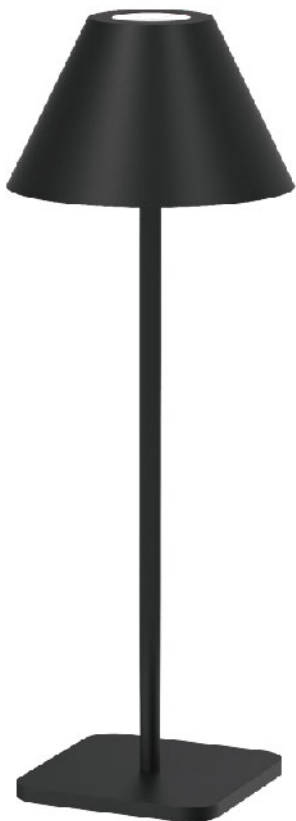

Touch Switch

Dimmable

Rechargeable
Battery

Water Proof

DE92112

DE92115

Battery: Li-ion 18650 1800mah(max 5200mah)

Material: ABS+PC+IRON

Color

	Wattage	Lumen	Switch	Input	Pcs/carton	Carton size	Qty/20FT
DE92112/5	3.5w	200lm	Touch Dimmable	Type C 5V 1A	12	48.5X36.5X30	4740

Touch Switch

Dimmable

Rechargeable Battery

Water Proof

DE92512

DE92511