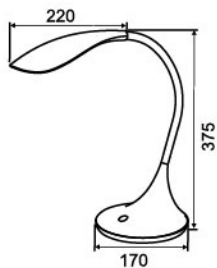

Touch Switch

Dimmable

Ease to Eyes