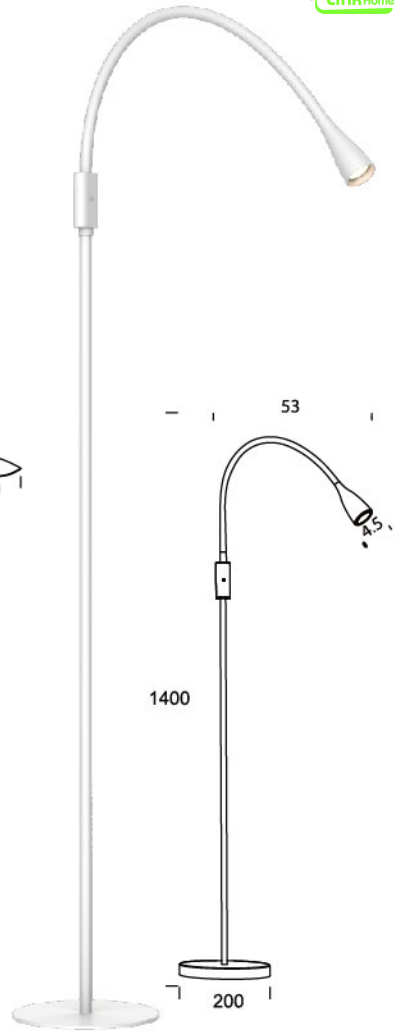

FE12113

Color ☐ ☒

	Wattage	Lumen	LED Driver	Switch	Material	Pcs/carton	Carton size	Qty/20FT
FE1901	9w	650lm	12V 1A	Touch&Dimmable	ABS+IRON	4	37.5X17X54.5	1610PCS
FE13115	7w	500lm	12V 0.5A	Touch&Dimmable	ABS+PC+IRON	4	48.5X18.5X53	2352PCS
FE12113	4w	250lm	11V 0.3A	Touch&Dimmable	ABS+IRON	4	48.5X18.5X53	2352PCS

Touch Switch

Dimmable

CCT