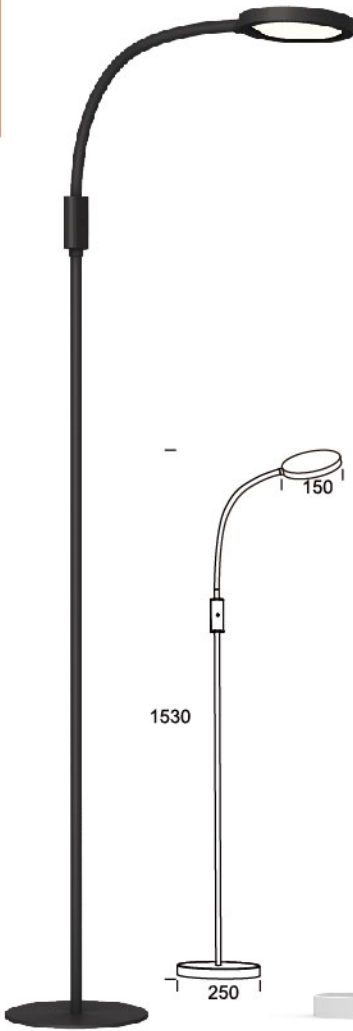

FE13115

FE1901