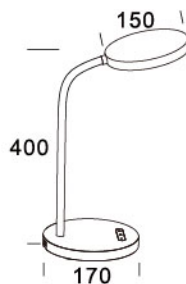

Wattage	Lumen	USB output	Wireless Charge	LED Driver	Pcs/carton	Carton size	Qty/20FT
ND1901	9w	650lm	5V1A	—	12V 1.5A	6	56X38X34.5	2268
	9w	650lm	5V1A	Qi 10W	12V 2.5A	6	56X38X34.5	2268
FE1901	9w	650lm	—	—	12V 1A	2	37.5X17X54.5	1610

Touch Switch

Dimmable

CCT

Wireless
Charging

USB Charging

Ease to Eyes