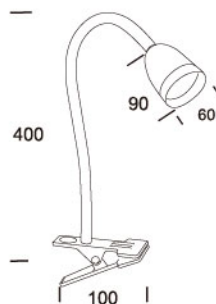

Touch Switch

Dimmable

CCT

USB Charging

Ease to Eyes

DE9071

CE9071

	Wattage	Lumen	LED Driver	Switch	Material	Pcs/carton	Carton size	Qty/20FT
DE9071	3W	200lm	11V 250mA	On/Off	ABS+PC+IRON	12	35X31X32	9672
CE9071	3W	200lm	11V 250mA	On/Off	ABS+PC+IRON	24	45.5X34X32	13560