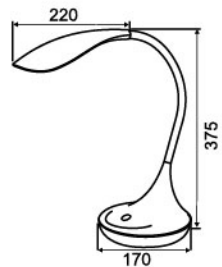

Switch: Touch Dimmable

Color ☐ ☒

	Wattage	Lumen	USB output	LED Driver	Material	Pcs/carton	Carton size	Qty/20FT
DE1321	7w	500lm	5V1A	12V 1A	ABS+PC+IRON	8	41.5X40.5X52	2662

Touch Switch

Dimmable

USB Charging

Ease to Eyes