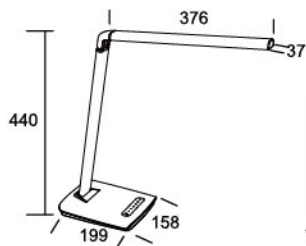

CCT

USB Charging

Ease to Eyes

Material: ABS+PC+AL

Color   

	Wattage	Lumen	USB output	LED Driver	Pcs/carton	Switch	Carton size	Qty/20FT
DE1602	9w	700lm	5V1A	12V 1.5A	6	Touch Dimmable	63X34.5X45	1716
	9w	700lm	5V1A	12V 1.5A	6	Touch Dimmable&CCT	63X34.5X45	1716