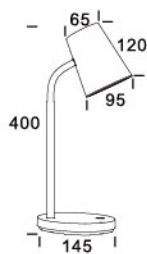

DE90912

DE90911

DE90913

DS90912 E27

Material: ABS+PC+IRON

Color

	Wattage	Lumen	Voltage	Switch	Pcs/carton	Carton size	Qty/20FT
DE90911	4.5W	400lm	120/230V	ON/OFF	12	62X47X33.5	3420
DE90912	4.5W	400lm	120/230V	ON/OFF	12	62X47X33.5	3420
DE90913	4.5W	400lm	120/230V	ON/OFF	12	62X47X37.5	2820
DS90912 E27	E27 Max 10W	—	120/230V	ON/OFF	12	62X47X33.5	3420