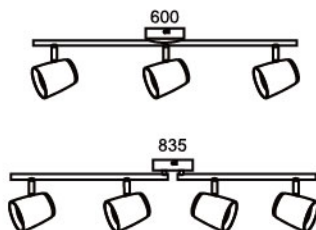

WE-90631
3X4.5W/3X300Lm
20'Qty:3048pcs