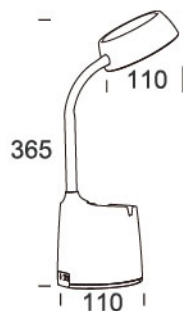

Touch Switch

Dimmable

CCT

USB Charging

Ease to Eyes

DE9071

CE9071

	Wattage	Lumen	LED Driver	Switch	Material	Pcs/carton	Carton size	Qty/20FT
DE9071	3W	200lm	11V 250mA	On/Off	ABS+PC+IRON	12	35X31X32	9672
CE9071	3W	200lm	11V 250mA	On/Off	ABS+PC+IRON	24	45.5X34X32	13560