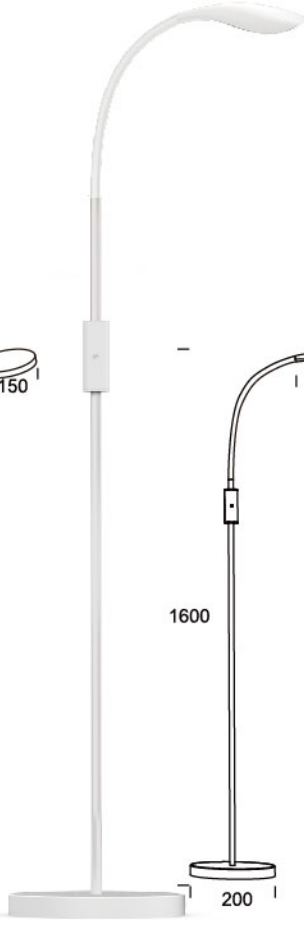

FE13115

Color ☐ ☒

	Wattage	Lumen	LED Driver	Switch	Material	Pcs/carton	Carton size	Qty/20FT
FE1901	9w	650lm	12V 1A	Touch&Dimmable	ABS+IRON	4	37.5X17X54.5	1610PCS
FE13115	7w	500lm	12V 0.5A	Touch&Dimmable	ABS+PC+IRON	4	48.5X18.5X53	2352PCS
FE12113	4w	250lm	11V 0.3A	Touch&Dimmable	ABS+IRON	4	48.5X18.5X53	2352PCS

Touch Switch

Dimmable

CCT