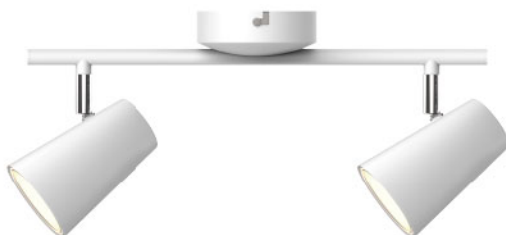

WE-14314
4.5W/260Lm
20'Qty:31992pcs

SE-14331
2X4.5W/2X260Lm
20'Qty:4920pcs

WE-14331
4.5W/3X260Lm
20'Qty:3336pcs

WE-90911
4.5W/300Lm
20'Qty:11496pcs

WE-90621
2X4.5W/2X300Lm
20'Qty:4488pcs

WE-90931
3X4.5W/3X300Lm
20'Qty:3048pcs