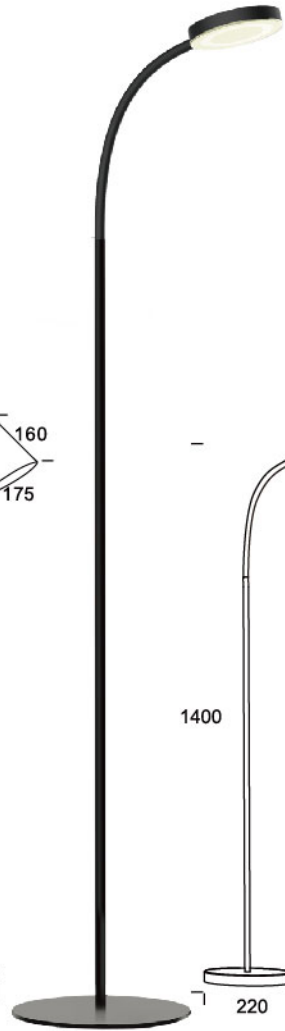

Touch Switch

Dimmable

CCT

FS20511

FS23511

FE1022

 Color

	Wattage	Lumen	Voltage	Switch	Material	Pcs/carton	Carton size	Qty/20FT
FS20511	E27 Max25W	—	120/230V	On/Off	ABS+IRON	2	34X16.5X85	1132
FS23511	E27 Max25W	—	120/230V	On/Off	ABS+IRON	4	72X24X67	932
FE1022	4.5w	300lm	120/230V	On/Off	ABS+IRON	4	48.5X18.5X53	2352

WE-14314
4.5W/260Lm
20'Qty:31992pcs

SE-14331
2X4.5W/2X260Lm
20'Qty:4920pcs

WE-14331
4.5W/3X260Lm
20'Qty:3336pcs

WE-90911
4.5W/300Lm
20'Qty:11496pcs

WE-90621
2X4.5W/2X300Lm
20'Qty:4488pcs

WE-90931
3X4.5W/3X300Lm
20'Qty:3048pcs