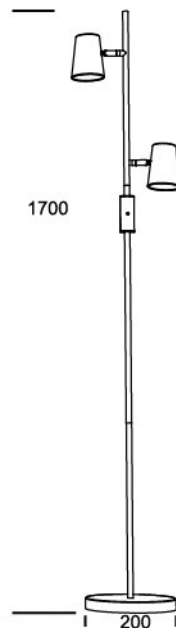

Color ☐ ☒

	Wattage	Lumen	LED Driver	Switch	Material	Pcs/carton	Carton size	Qty/20FT
FE90914	4.5W	250lm	12V 0.5A	Touch&Dimmable	IRON	2	27.5X27.5X76.5	960
FE90924	2X4.5w	480lm	12V 1A	Touch&Dimmable	IRON	2	27.5X27.5X58.5	1264

Touch Switch

Dimmable