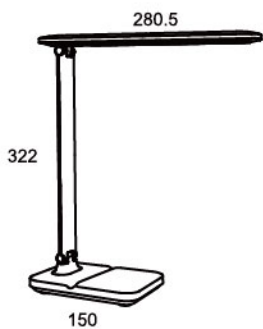

Touch Switch

Dimmable

CCT

Wireless Charging

Ease to Eyes

Material: ABS+PC

Color

	Wattage	Lumen	LED Driver	Switch	Pcs/carton	Carton size	Qty/20FT
DE93411	4.5w	200lm	5V 1A	Touch Dimmable&CCT	20	56X32.5X37	8300